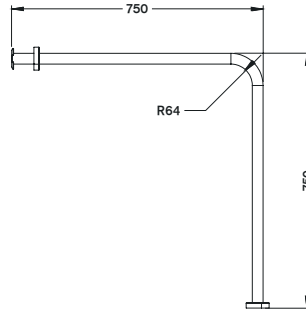

FLOOR TO WALL

Code	Dia	Size	Quality	
SS 304				
4834.7500P.304.00	Ø 32	75x75 cm	SS 304	1